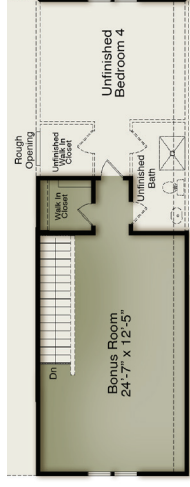

The Bradley

BAYLEE RIDGE

Modern Farmhouse

Craftsman

The Bradley

BAYLEE RIDGE

Sliding Glass Door at Family

Side Load Garage

Side Load Garage with Third Car Garage

First Floor

Optional Covered Porch with Fireplace

Modern Farmhouse Elevation

Craftsman Elevation

Primary Bath with Opt. Freestanding Tub

Opt. Dual Vanity at Hall Bath

Unfinished Walk-Up Attic

Walk-up attic with Finished Bonus & Unfinished Bed/Bath

Walk-up attic with Finished Bonus & Finished Bedroom 4 with Bathroom

Second Floor