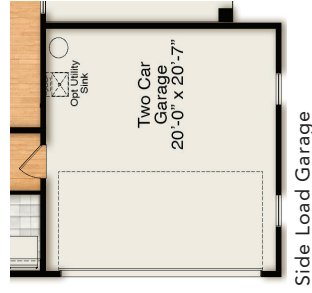

The Bradley

BAYLEE RIDGE

Modern Farmhouse

Craftsman

The Bradley

BAYLEE RIDGE

Sliding Glass Door at Family

Side Load Garage

Side Load Garage with Third Car Garage

First Floor

Optional Covered Porch with Fireplace

Modern Farmhouse Elevation

Craftsman Elevation

Primary Bath with Opt. Freestanding Tub

Opt. Dual Vanity at Hall Bath

Unfinished Walk-Up Attic

Walk-up attic with Finished Bonus & Unfinished Bed/Bath

Walk-up attic with Finished Bonus & Finished Bedroom 4 with Bathroom

Second Floor