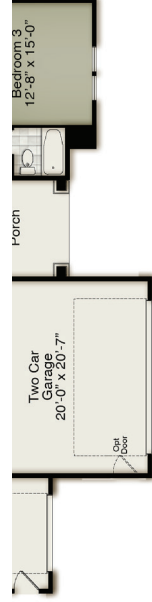

The Bradley

BAYLEE RIDGE

Modern Farmhouse

Craftsman

The Bradley

BAYLEE RIDGE

Sliding Glass Door at Family

Side Load Garage

Side Load Garage with Third Car Garage

First Floor

Optional Covered Porch with Fireplace

Modern Farmhouse Elevation

Craftsman Elevation

Primary Bath with Opt. Freestanding Tub

Opt. Dual Vanity at Hall Bath

Unfinished Walk-Up Attic

Walk-up attic with Finished Bonus & Unfinished Bed/Bath

Walk-up attic with Finished Bonus & Finished Bedroom 4 with Bathroom

Second Floor