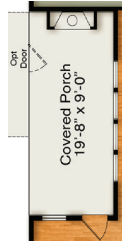

The Bradley

BAYLEE RIDGE

Modern Farmhouse

Craftsman

The Bradley

BAYLEE RIDGE

Sliding Glass Door at Family

Side Load Garage

Side Load Garage with Third Car Garage

First Floor

Optional Covered Porch with Fireplace

Modern Farmhouse Elevation

Craftsman Elevation

Primary Bath with Opt. Freestanding Tub

Opt. Dual Vanity at Hall Bath

Unfinished Walk-Up Attic