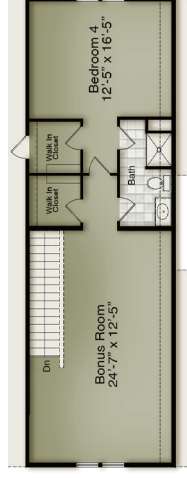

The Bradley

BAYLEE RIDGE

Modern Farmhouse

Craftsman

The Bradley

BAYLEE RIDGE

Sliding Glass Door at Family

Side Load Garage

Side Load Garage with Third Car Garage

First Floor

Optional Covered Porch with Fireplace

Modern Farmhouse Elevation

Craftsman Elevation

Primary Bath with Opt. Freestanding Tub

Opt. Dual Vanity at Hall Bath

Unfinished Walk-Up Attic

Walk-up attic with Finished Bonus & Unfinished Bed/Bath

Walk-up attic with Finished Bonus & Finished Bedroom 4 with Bathroom

Second Floor